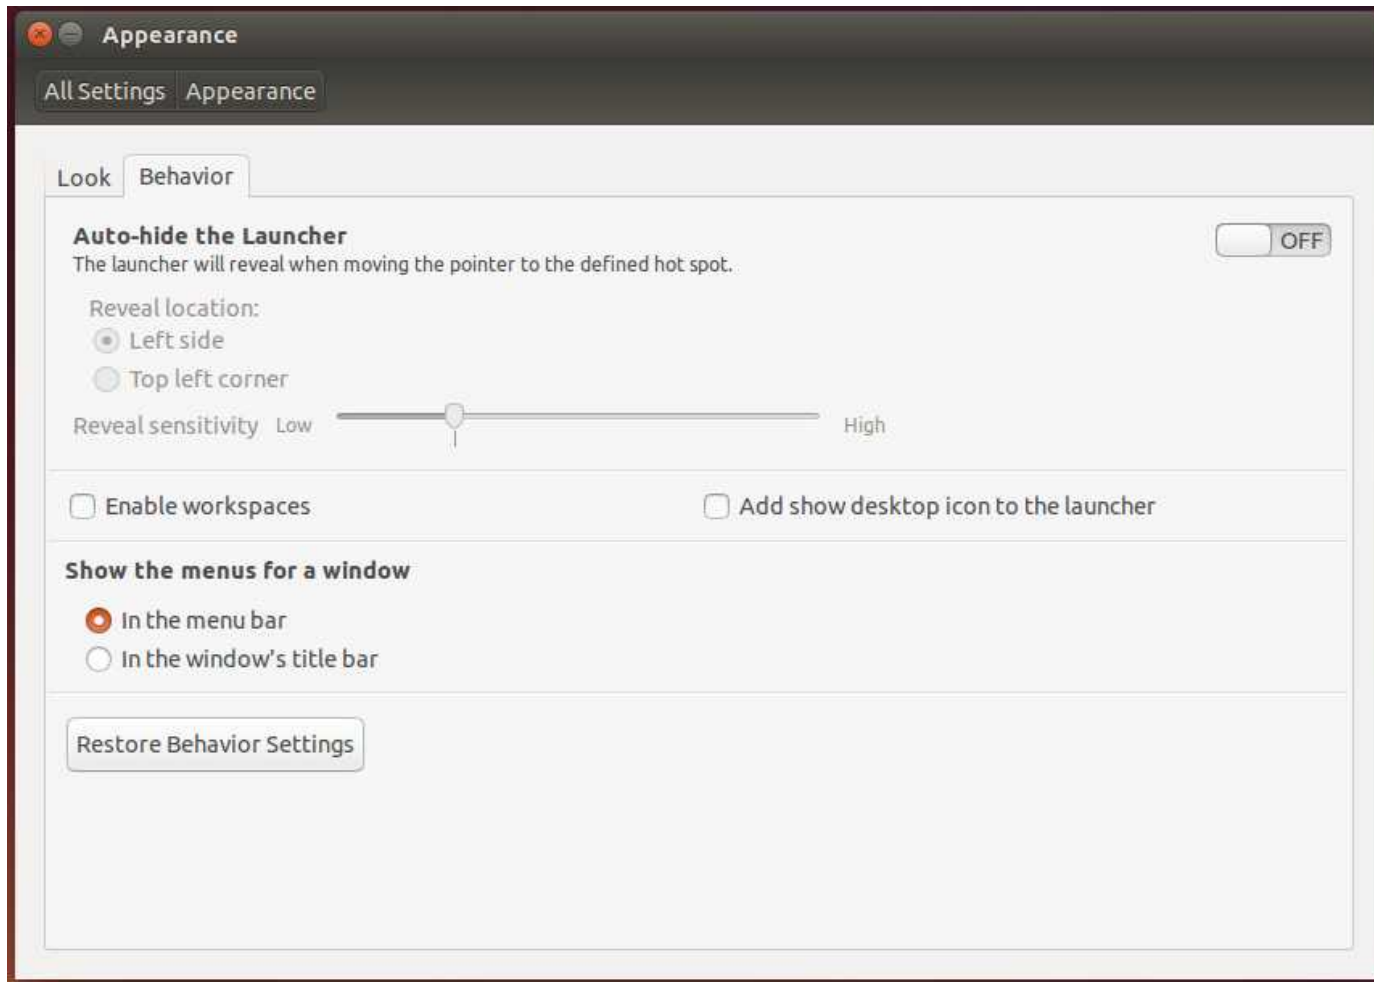

Elizabeth K. Joseph | @pleia2

What I'll Cover

- Unity Desktop
- Server
- Phablet
- Xubuntu

Unity

- Still on Unity 7 on the desktop
- Still using XOrg, not Mir

Ability to change location of application menubar

Elizabeth K. Joseph | @pleia2

Per monitor scaling

Improved support for scaling of monitors of different sizes

New screen lock

Login screen is shown when screen is locked

Theme tweaks

Makes things a bit prettier :)

Updates to keybindings

- A keybinding dialog pops up when you log in, check out the new ones!
- Pull it up again by holding down the super key (the one with the operating system logo on it)

Elizabeth K. Joseph | @pleia2